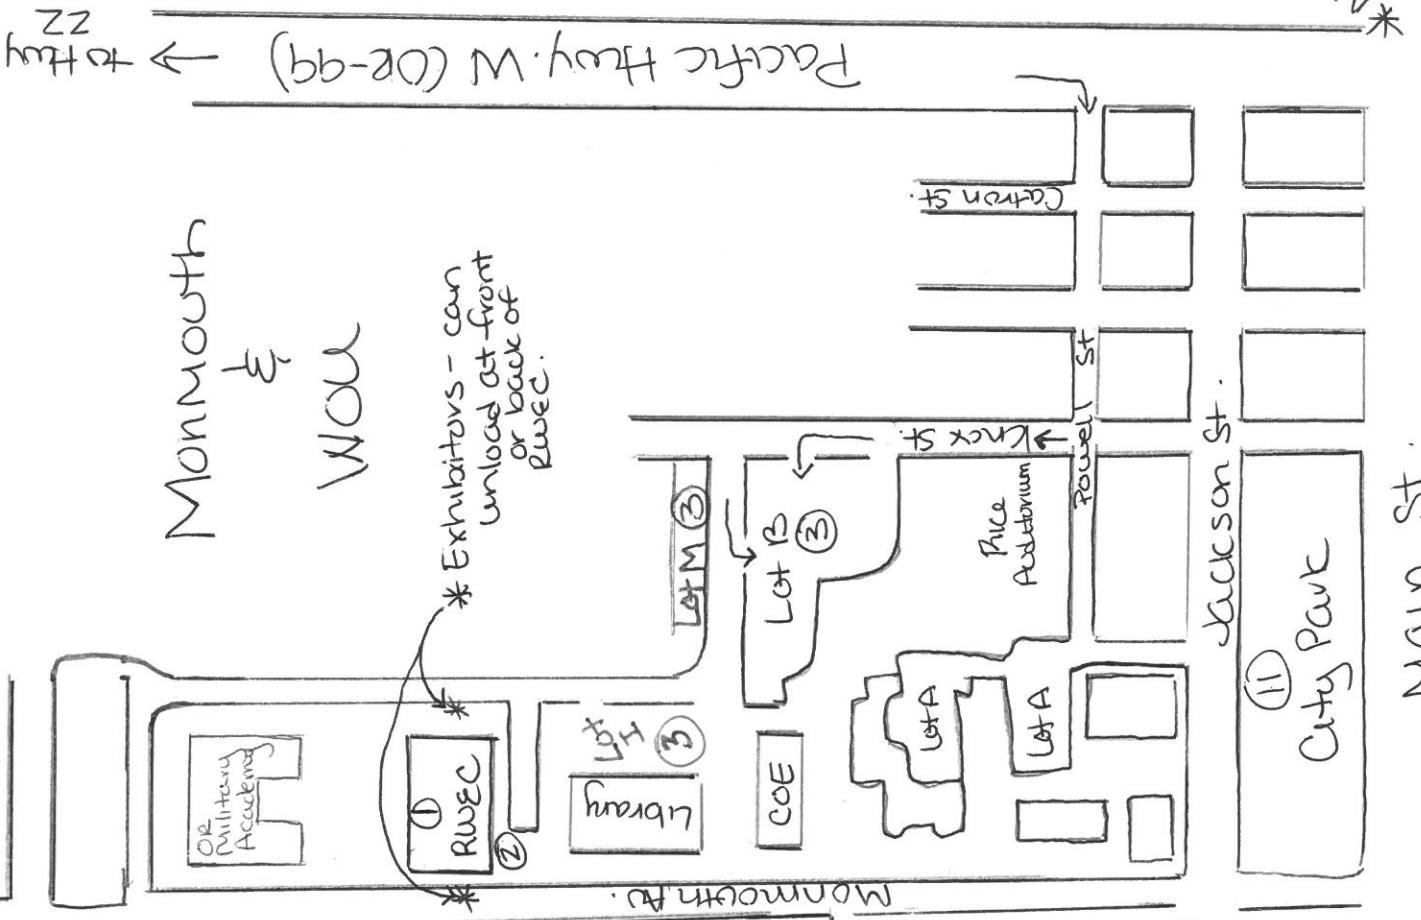

2017 ECI Summer Institute  
Event & Parking Map

1. Richard Woodcock Education Center (RWEC) - Registration & workshops
2. RWEC patio-meals and activities
3. Lots B, H, I, M - available for parking with permit\* (no overnights)
4. Werner University Center - Lisa Murphy keynote & workshops
5. Housing Check-in - Residential Service Center (follow signs)
6. J Loop parking - for housing only
7. Lot J - parking for housing only
8. Ackerman Hall - (single and double room housing)
9. Arbor Park Apartments (housing)
10. The Gentle House - Weds. & Thurs. night picnic/BBQ
11. Monmouth City Park - Weds. night Music in the Park

\*Parking available in all lots with permit (place on your dash). Permits are not allowed in metered, disability or otherwise marked parking spaces (Lots B, H, I and M are nearest to RWEC)

Conwallis →

Independence →

\*Main St. STOPLIGHTS