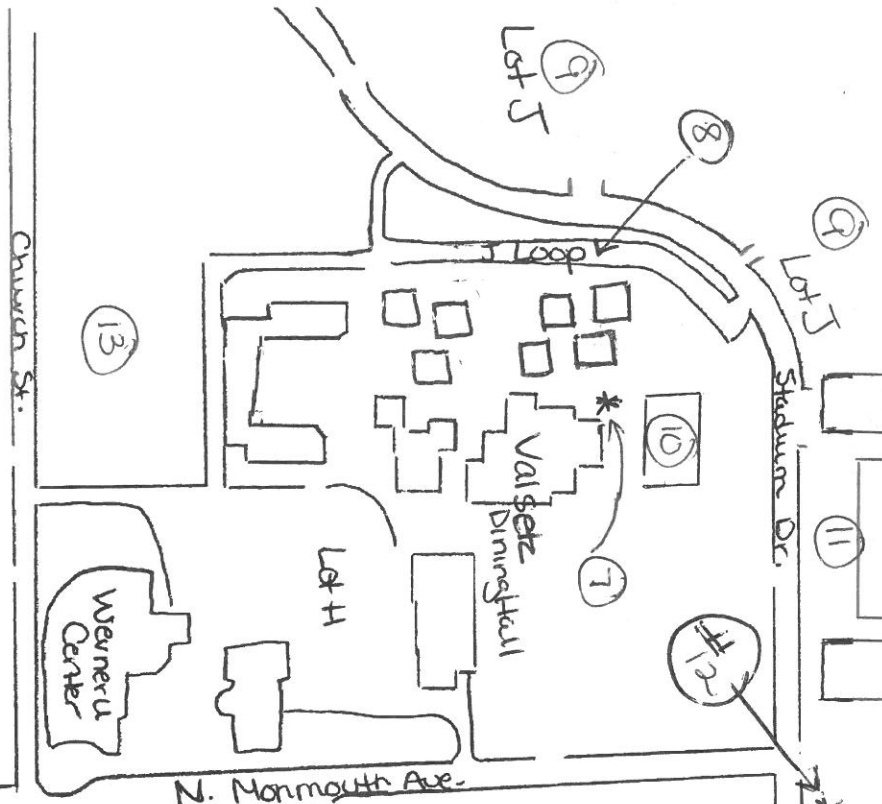

2016 ECI Summer Institute
Event Map

1. College of Education (COE) Registration and workshops
2. Lot B-Event parking (no fee)
3. Rice Auditorium (Weds., keynote speaker)
4. Rice Auditorium lawn (all meals served here)
5. Food truck parking along Powell Av.
6. Smith Hall (Thurs. keynote speaker)
7. Housing Check-in at Residential Service Center (follow signs)
8. J Loop parking (off Stadium Dr. for housing)
9. Lot J-Housing Parking off Stadium Dr.
10. Landers Hall (housing)
11. Arbor Park Apartments (housing)
12. The Gentle House-Weds. evening BBQ & wine/dessert
13. The Grove-Zimfest music (Thursday night)
14. Monmouth City Park-Weds. night Music in the Park series

Pacific Hwy W. (OR99)

→ to
Independence

*Main St. Stop
Lights

→ to
Independence