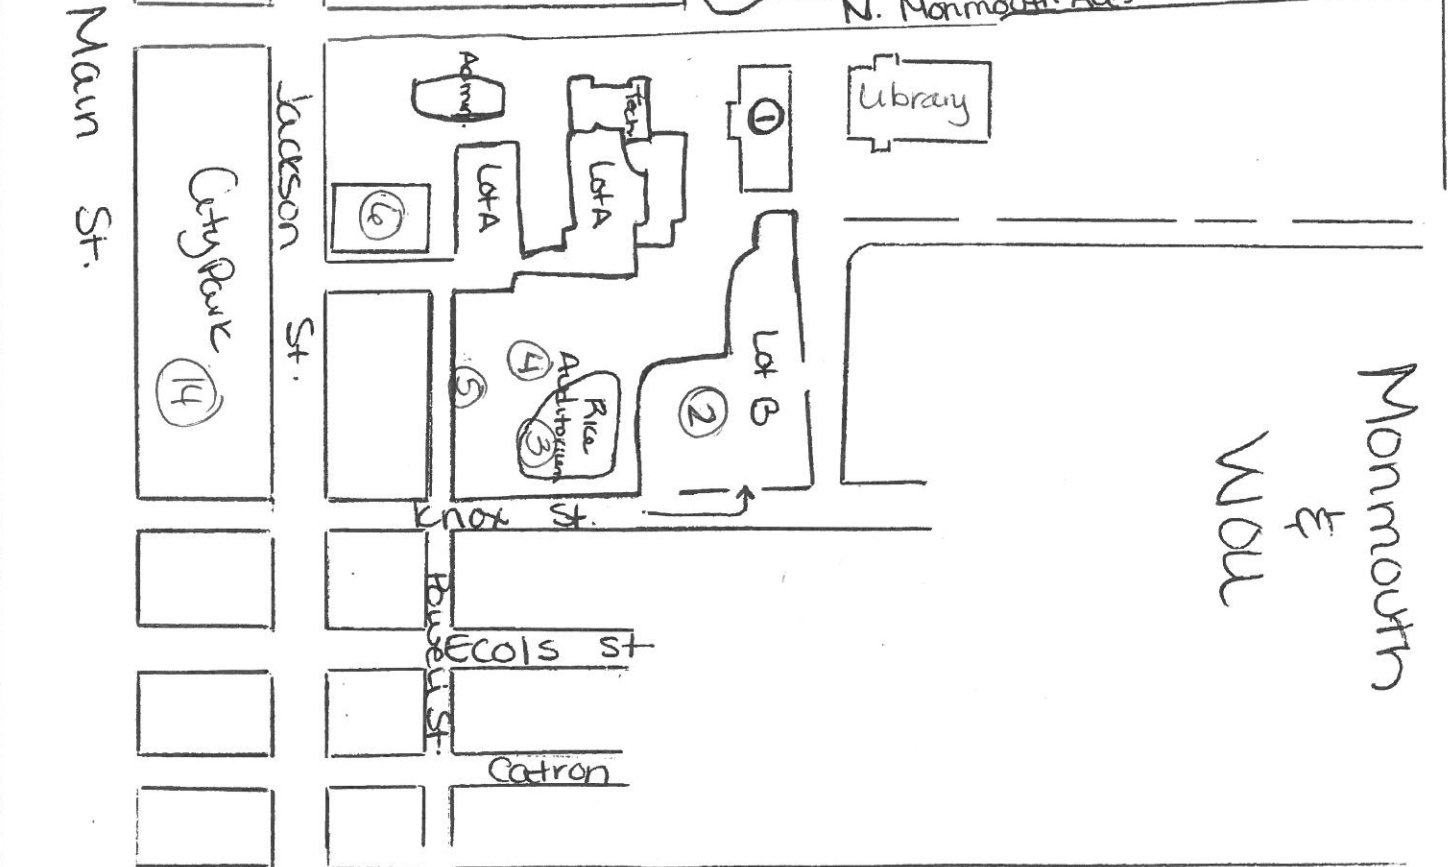

2016 ECI Summer Institute
Event Map

1. College of Education (COE) Registration and workshops
2. Lot B-Event parking (no fee)
3. Rice Auditorium (Weds., keynote speaker)
4. Rice Auditorium lawn (all meals served here)
5. Food truck parking along Powell Av.
6. Smith Hall (Thurs. keynote speaker)
7. Housing Check-in at Residential Service Center (follow signs)
8. J Loop parking (off Stadium Dr. for housing)
9. Lot J-Housing Parking off Stadium Dr.
10. Landers Hall (housing)
11. Arbor Park Apartments (housing)
12. The Gentle House-Weds. evening BBQ & wine/dessert
13. The Grove-Zimfest music (Thursday night)
14. Monmouth City Park-Weds. night Music in the Park series

Pacific Hwy W. (OR99)

→ to
Independence

*Main St. Stop
Lights

→ to
Independence